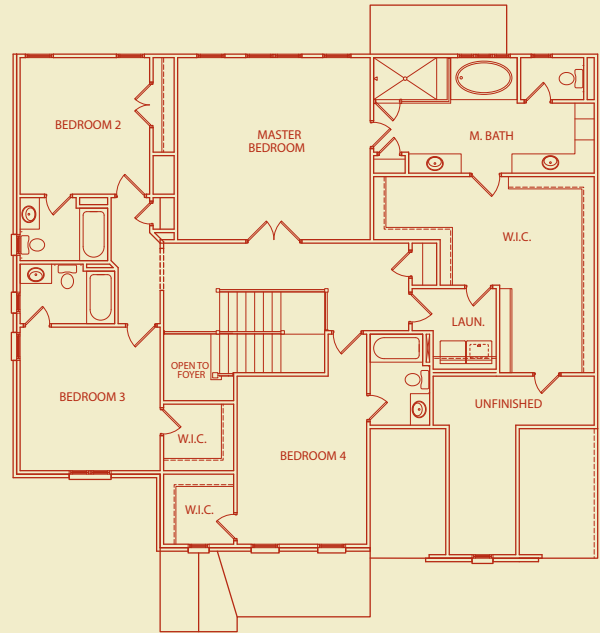

ELEVATION

Westminster
4,073 Sq. Ft.

Monte Hewett Homes®
Building Homes For Life.

FLOOR PLAN

First Floor

Second Floor

Westminster 4,073 Sq. Ft.

All dimensions are approximate. Information herein is believed to be accurate, but is not warranted and is subject to error, change and withdrawal without notice. See blueprints for actuals.