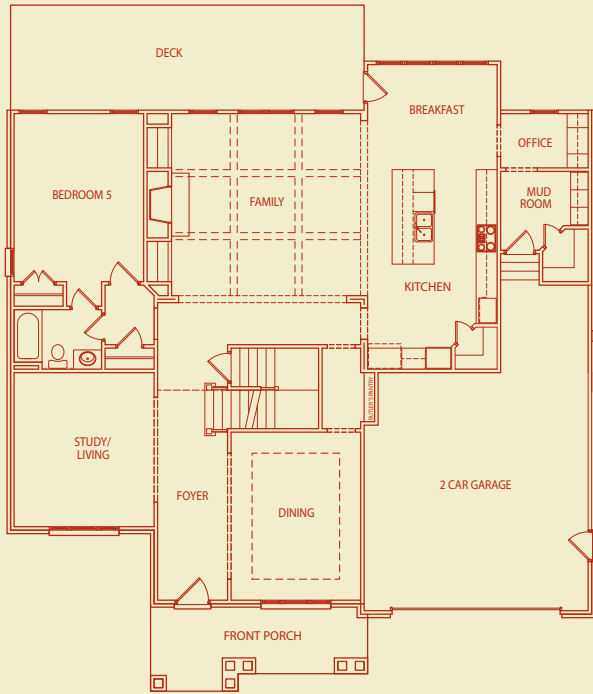

ELEVATION

Westminster
4,073 Sq. Ft.

Monte Hewett Homes®
Building Homes For Life.

FLOOR PLAN

First Floor

Second Floor

Westminster 4,073 Sq. Ft.

All dimensions are approximate. Information herein is believed to be accurate, but is not warranted and is subject to error, change and withdrawal without notice. See blueprints for actuals.