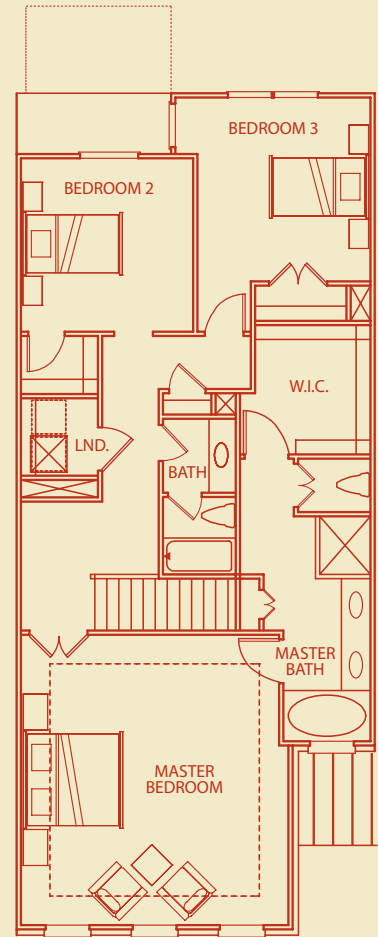

ELEVATION

Elevation A

Elevation B

Elevation C

Elevation D

Mansfield
2,245 Sq. Ft.

Monte Hewett Homes
Building Homes For Life.

FLOOR PLAN

Basement Option
(Unfinished)

Ground Floor

Second Floor

Mansfield 2,245 Sq. Ft.

All dimensions are approximate. Information herein is believed to be accurate, but is not warranted and is subject to error, change and withdrawal without notice. See blueprints for actuals.