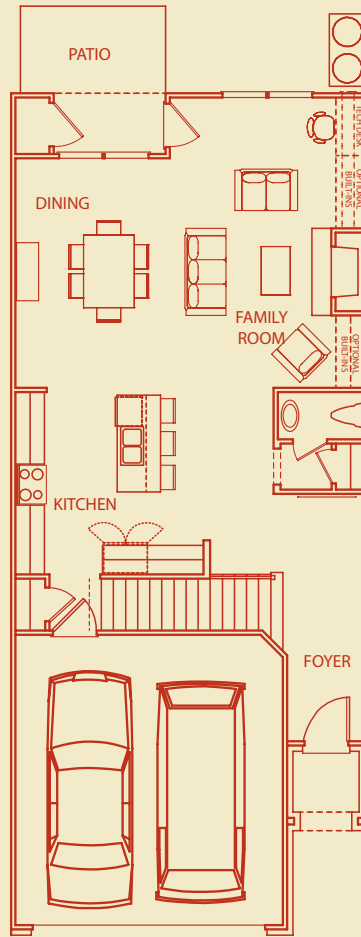

ELEVATION

Elevation A

Elevation B

Elevation C

Elevation D

Mansfield
2,245 Sq. Ft.

Monte Hewett Homes
Building Homes For Life.

FLOOR PLAN

Basement Option
(Unfinished)

Ground Floor

Second Floor

Mansfield 2,245 Sq. Ft.

All dimensions are approximate. Information herein is believed to be accurate, but is not warranted and is subject to error, change and withdrawal without notice. See blueprints for actuals.